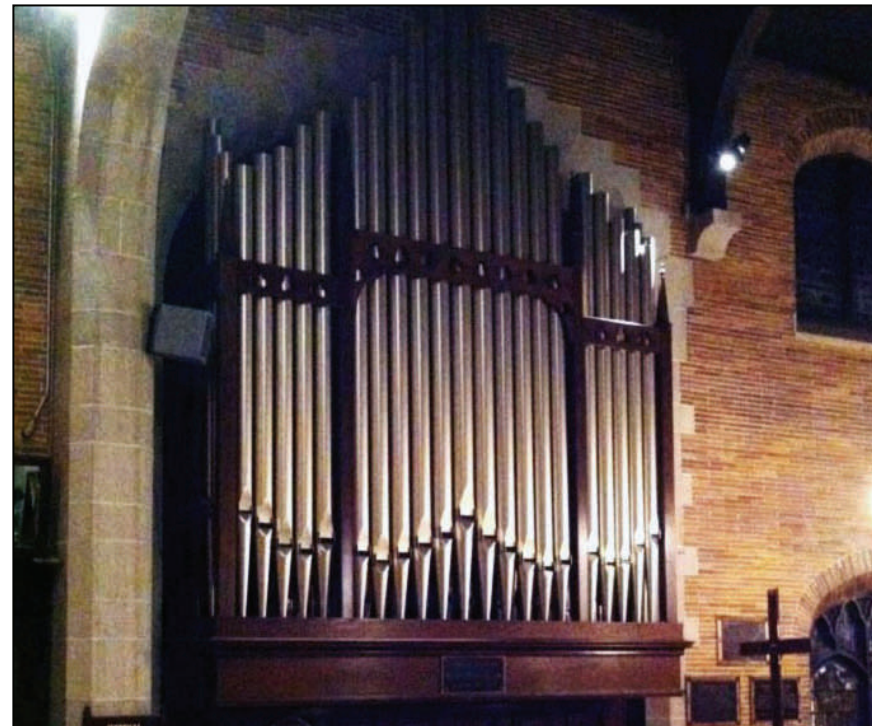

PEDAL ORGAN

32'	Double Diapason	<i>Digital</i>
32'	Contra Bourdon	<i>Digital</i>
16'	Open Wood	32 pipes
16'	Violone	<i>Great</i>
16'	Bourdon	32 pipes
16'	Rohrgedeckt	<i>Swell</i>
10 ²/₃'	Quint	<i>Swell</i>
8'	Principal	32 pipes
8'	Bourdon	12 pipes
8'	Gedeckt	<i>Swell</i>
4'	Octave	12 pipes
4'	Koppelflöte	<i>Choir</i>
	Mixture, II	64 pipes
32'	Contra Bombarde	<i>Digital</i>
16'	Bombarde	12 pipes
16'	Bassoon	<i>Swell</i>
8'	Cornoepan	<i>Great</i>
4'	Rohr Schalmey	<i>Choir</i>

The Hill School

Pottstown, Pennsylvania

AUSTIN ORGANS, INC.

Organ Architects and Builders Since 1893
156 Woodland Street, Hartford, CT 06105 USA
Phone: (860) 522-8293 Fax: (860) 524-9828
Website: www.Austinorgans.com